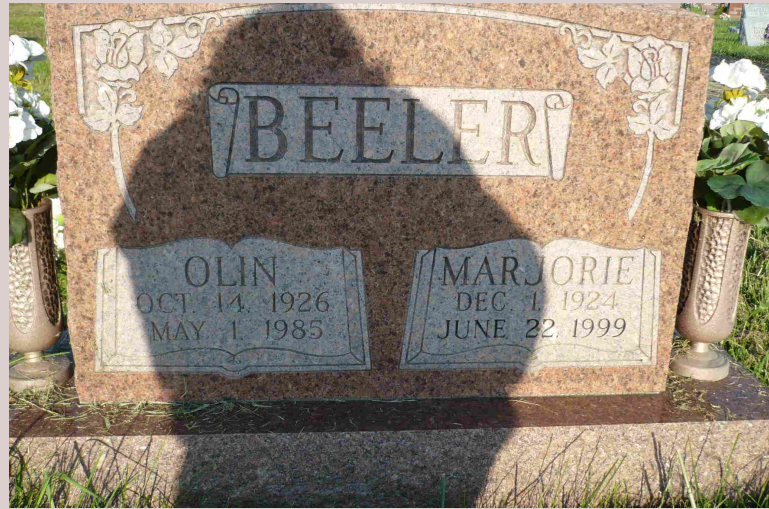

*[Calculated relationship](#)

Burial:

[Arni Memorial Cemetery](#)
Lancaster
Schuyler County
Missouri, USA

Created by: [Jamie Morlan](#)

Record added: Aug 28, 2010

Find A Grave Memorial# 57844244

Added by: [Jamie Morlan](#)