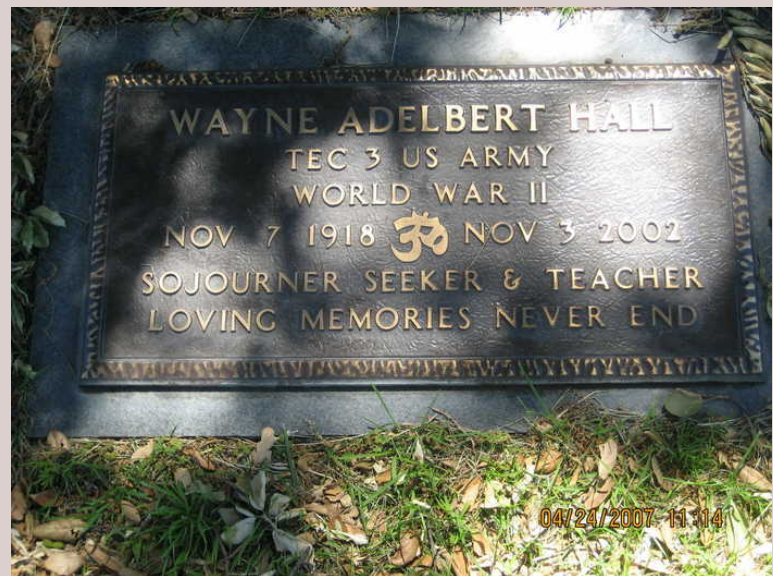

Wayne Adelbert Hall

Birth: Nov. 7, 1918
Death: Nov. 3, 2002

Note: Garden of Pioneers

Burial:
[Eternal Valley Memorial Park](#)
Newhall
Los Angeles County
California, USA

Created by: [William Krueger](#)
Record added: Apr 24, 2007
Find A Grave Memorial# 19077597

Added by: [Anonymous Graver](#)

Added by: [William Krueger](#)

Cemetery Photo

Added by: [William Krueger](#)