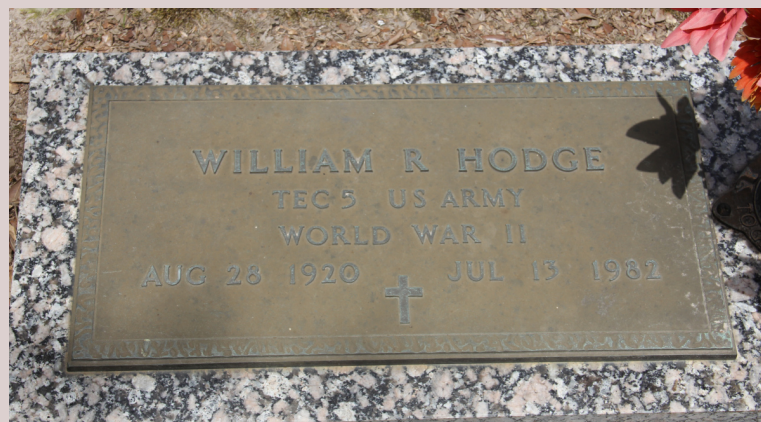

William Ross Hodge

Birth: Aug. 28, 1920

Death: Jul. 13, 1982

Family links:

Spouse:

[Lettie Jewell Ainsworth Hodge (1925 - 1991)*](#)

Children:

[William Thomas Hodge (1951 - 2014)*](#)

*[Calculated relationship](#)

Burial:

[Sunset Gardens](#)

Laurel

Jones County

Mississippi, USA

Created by: [Gene Phillips](#)

Record added: Jul 02, 2014

Find A Grave Memorial# 132213147

Added by: [Gene Phillips](#)

- [Marshall Parker](#)

Added: Jul. 5, 2014