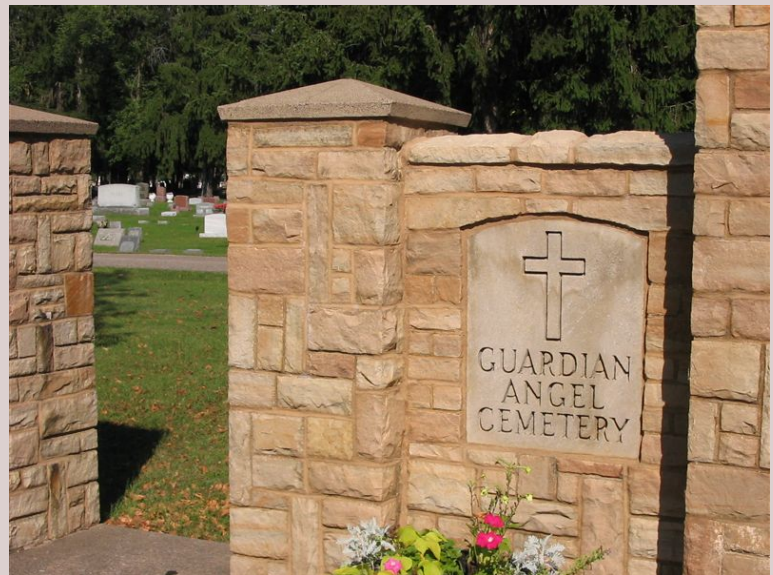

Cemetery Photo

Added by: [Keith](#)