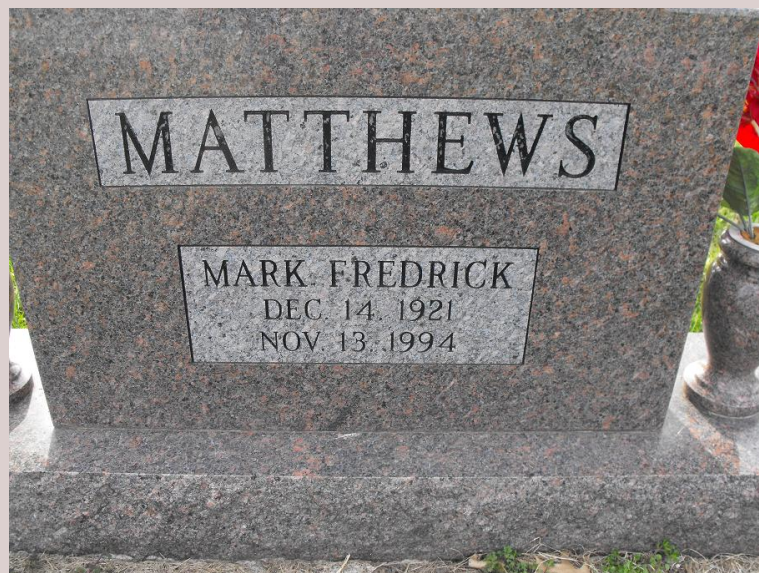

Mark Fredrick Matthews

Birth: Dec. 14, 1921
Missouri, USA
Death: Nov. 13, 1994
Missouri, USA

Tec. 4 U.S. Army WW11

Family links:

Parents:

Fred Glen Matthews (1891 - 1971)
Sarah Anna *Bratton* Matthews (1892 - 1975)

Sibling:

Mark Fredrick Matthews (1921 - 1994)
Grace Elizabeth *Matthews* Bagley (1923 - 2014)*

*[Calculated relationship](#)

Burial:

[Oak Grove Cemetery](#)
Johnson County
Missouri, USA

Created by: [Matthews, Simpson & Pool...](#)

Record added: Dec 06, 2009

Find A Grave Memorial# 45189989

Added by: [Cherie](#)