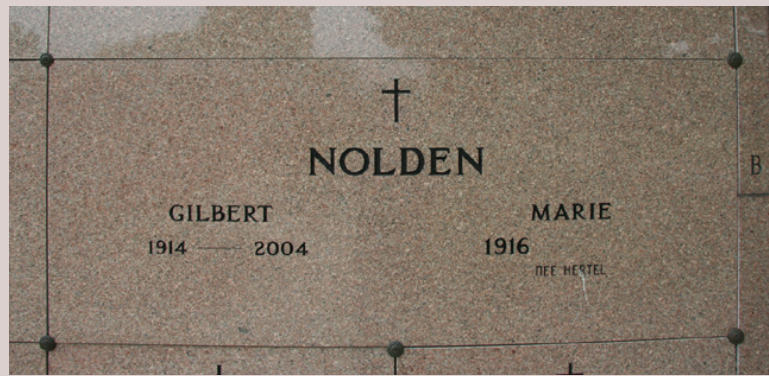

Burial:

[Holy Cross Cemetery](#)

Wilson

Sheboygan County

Wisconsin, USA

Created by: [DR](#)

Record added: Sep 20, 2011

Find A Grave Memorial# 76846106