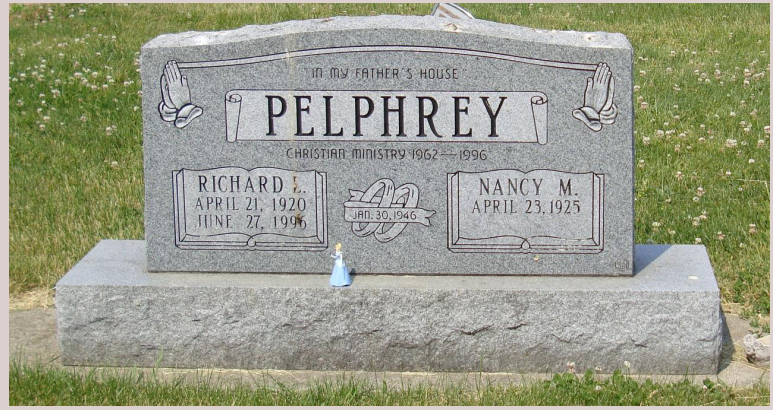

[Friends Cemetery](#)

Wabash

Wabash County

Indiana, USA

Created by: [v f](#)

Record added: Jan 16, 2009

Find A Grave Memorial# 32973731

Added by: [v f](#)