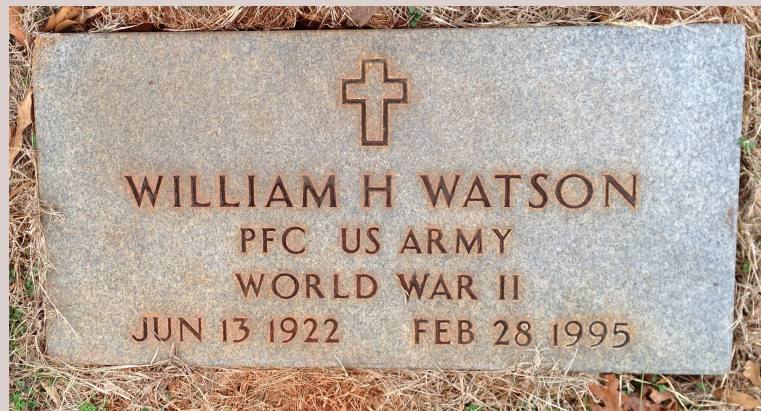

Added by: [Theron Rogers](#)